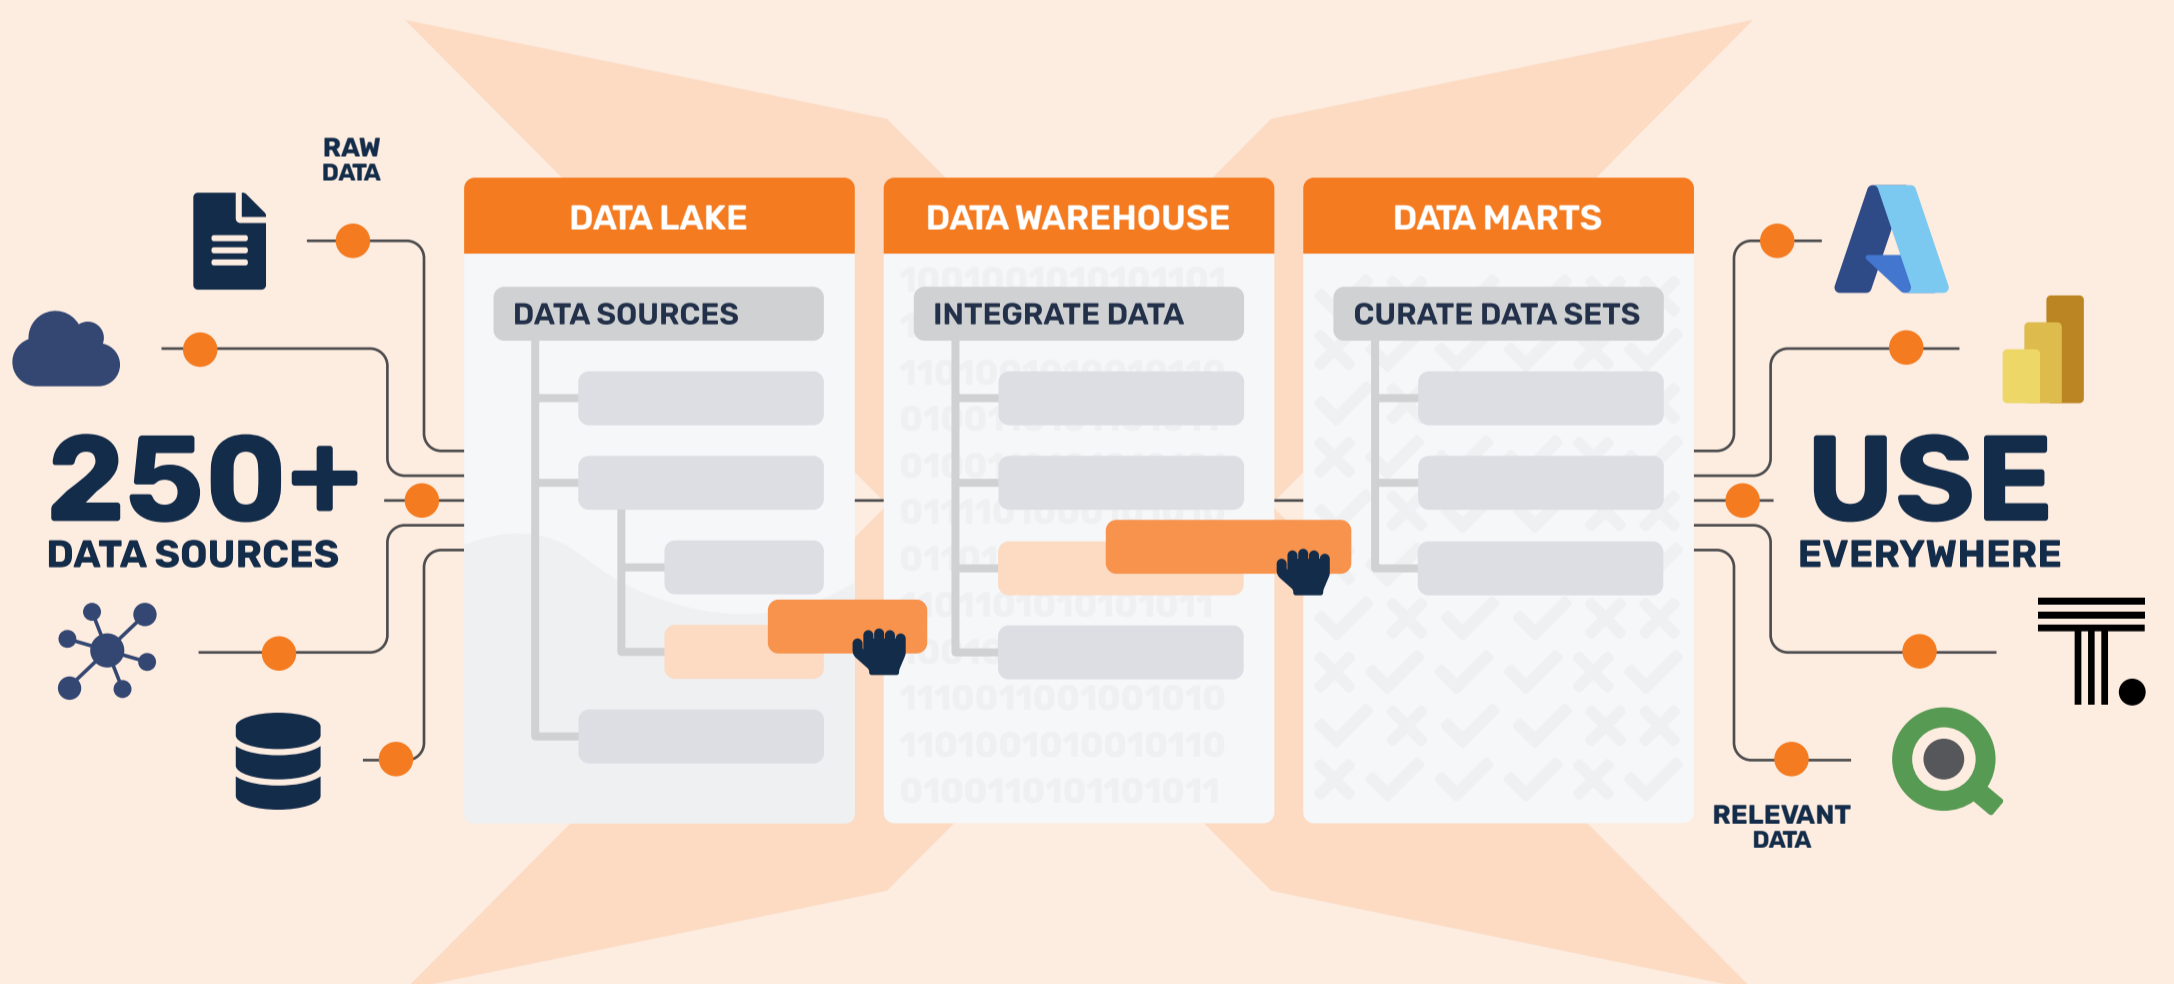

TIME XTENDER

THE CHALLENGE:

Manual coding, complex tool **stacks** and restrictive data management **platforms** fail to meet the needs of modern data teams. Data professionals are in desperate need of a **faster, smarter, more flexible** way to build and manage their data estates.

THE SOLUTION:

TimeXtender empowers you to build a modern data estate **10x faster** with our low-code, agile, integrated data estate builder.

THE VALUE:

Our data estate builder automatically generates all code and documentation, which reduces **build costs by 70%**, frees data teams from manual, repetitive tasks, and empowers BI and analytics experts to easily create their **own** data products.

BUILDING A MODERN DATA ESTATE DOES NOT HAVE TO BE COMPLEX, EXPENSIVE OR HARD.
SIMPLIFY, AUTOMATE, EXECUTE. BECAUSE TIME MATTERS.