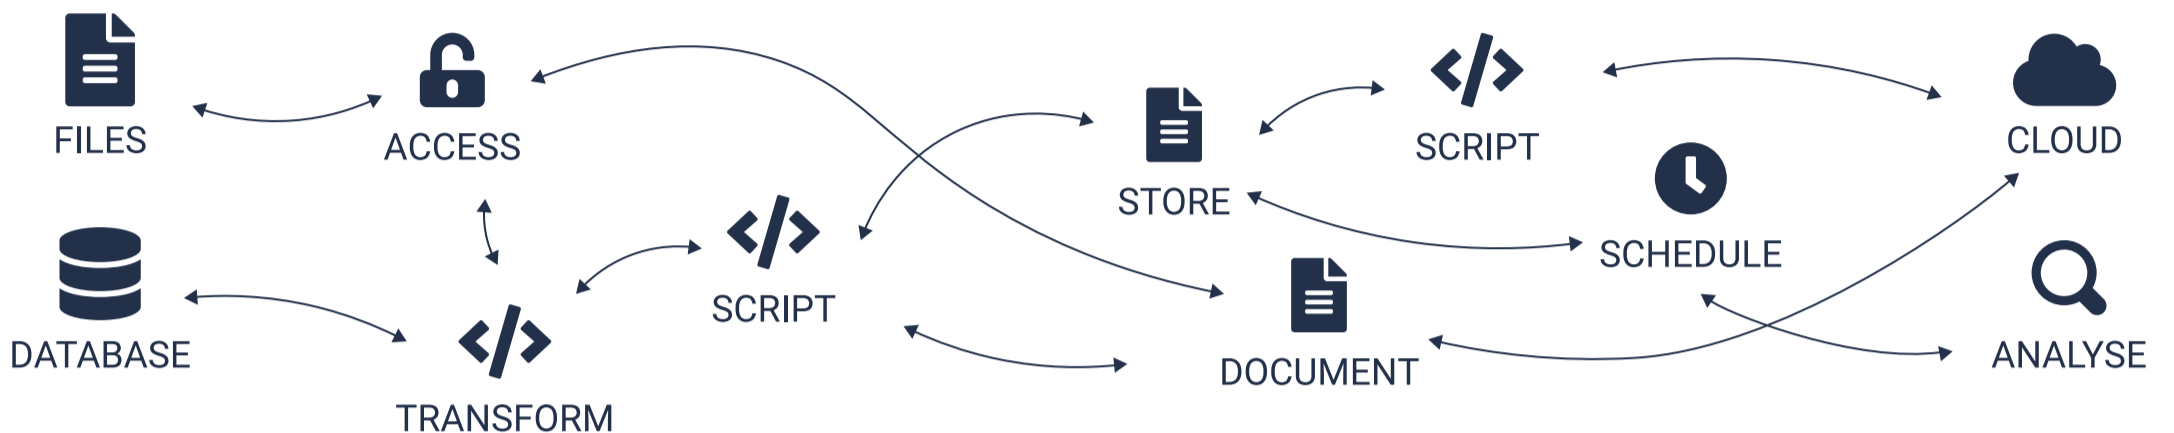

TIME XTENDER

THE CHALLENGE:

Manual coding, complex tool **stacks** and restrictive data management **platforms** fail to meet the needs of modern data teams. Data professionals are in desperate need of a **faster, smarter, more flexible** way to build and manage their data estates.

THE SOLUTION:

TimeXtender empowers you to build a modern data estate **10x faster** with our low-code, agile, integrated data estate builder.

THE VALUE:

Our data estate builder automatically generates all code and documentation, which reduces **build costs by 70%**, frees data teams from manual, repetitive tasks, and empowers BI and analytics experts to easily create their **own** data products.

BUILDING A MODERN DATA ESTATE DOES NOT HAVE TO BE COMPLEX, EXPENSIVE OR HARD.
SIMPLIFY, AUTOMATE, EXECUTE. BECAUSE TIME MATTERS.